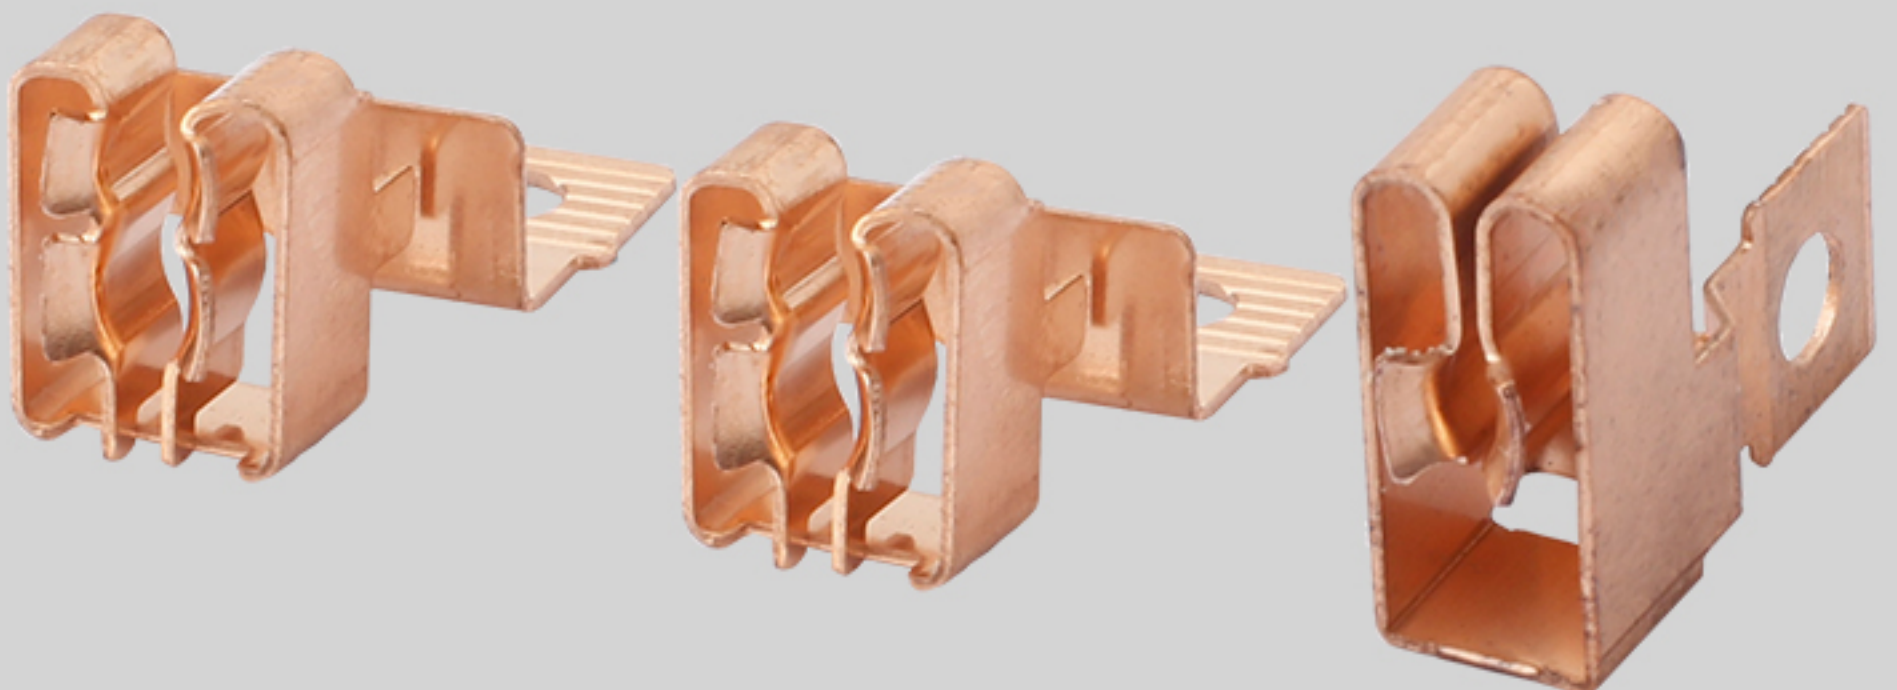

FUTINA

Lively Series

Lighten Your Life.

Product Details

Smart function key

◀ 2 modules

3 modules ▶

◀ 4 modules

7 modules ▶

Smart Switch & Smart Socket are available.

Multiple material of the plate:
glass, aluminum, stainless steel,
etc.

Flame-Retardant PC, safe and durable.

High temperature resistant 850°

Silver point, sensitive contact.

Difficult to melt

Low resistance

High quality phosphor copper.

1.High electric conduction

2.Long lifetime

3.Good elasticity

Switch:
40000 times on/off.

Socket:

10000 times plug in/out.

[White]

[silver]

[Wooden]