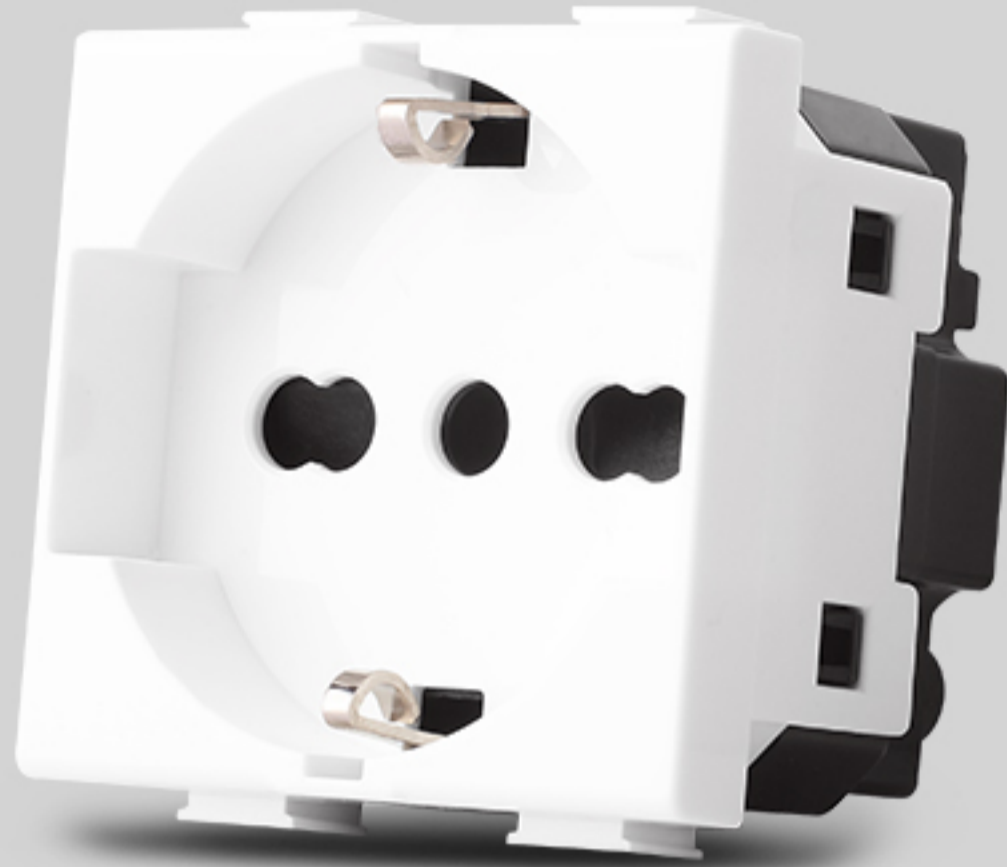

FUTINA

Lively Series

Lighten Your Life.

Product Details

Smart function key

◀ 2 modules

3 modules ▶

◀ 4 modules

7 modules ▶

Smart Switch & Smart Socket are available.

Multiple material of the plate:
glass, aluminum, stainless steel,
etc.

Flame-Retardant PC, safe and durable.

High temperature resistant 850°

Silver point, sensitive contact.

Difficult to melt

Low resistance

High quality phosphor copper.

1.High electric conduction

2.Long lifetime

3.Good elasticity

Switch:
40000 times on/off.

Socket:

10000 times plug in/out.

[White]

[silver]

[Wooden]