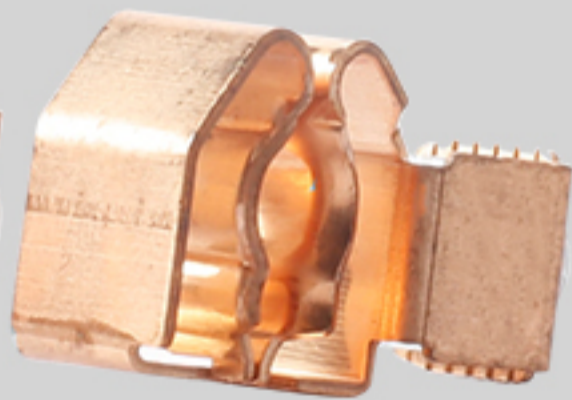

7 modules ▶

Smart Switch & Smart Socket are available.

Multiple material of the plate:
glass, aluminum, stainless steel,
etc.

Flame-Retardant PC, safe and durable.

High temperature resistant 850°

Silver point, sensitive contact.

Difficult to melt

Low resistance

High quality phosphor copper.

1.High electric conduction

2.Long lifetime

3.Good elasticity

Switch:
40000 times on/off.

Socket:

10000 times plug in/out.

[White]

[silver]

[Wooden]